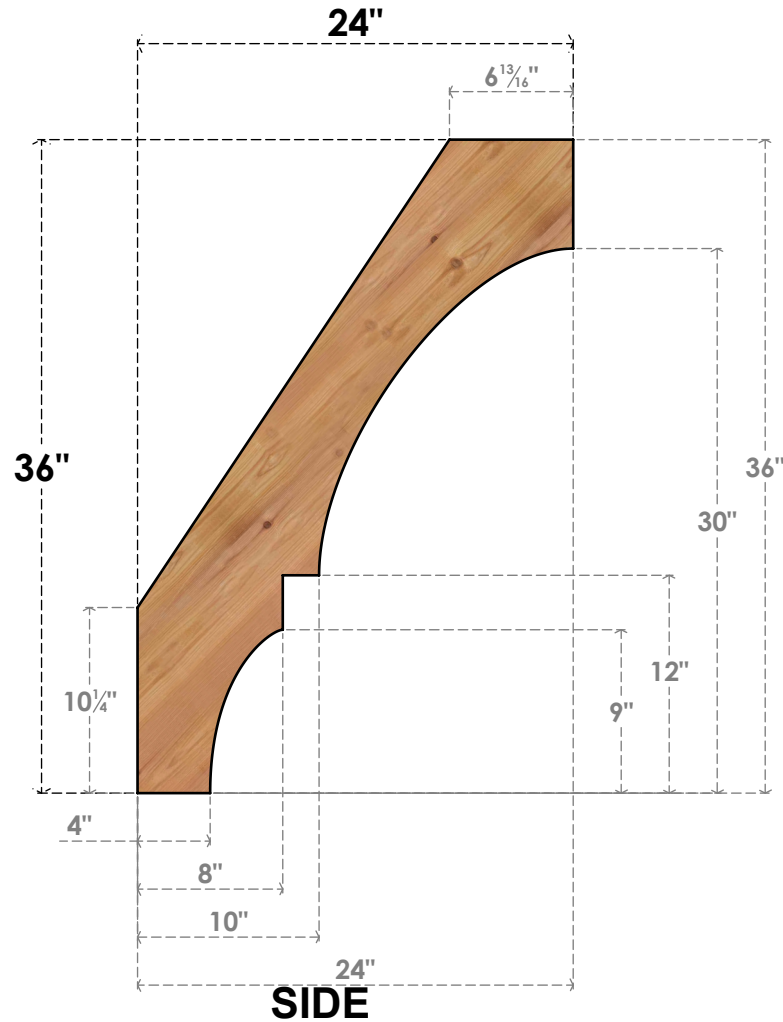

BRC04X24X36BOA00SWR

3 1/2"W X 24"D X 36"H BALBOA SMOOTH BRACE, WESTERN RED CEDAR

EKENA MILLWORK
 2300 WEST MAIN ST.
 CLARKSVILLE, TX 75426
 TOLL FREE: 866-607-0453
 WWW.EKENAMILLWORK.COM

NOTES

1. INSTALLATION TO BE COMPLETED IN ACCORDANCE WITH MANUFACTURER'S SPECIFICATIONS.
2. DRAWING MAY NOT BE TO SCALE
3. THIS DRAWING IS INTENDED FOR DESIGN AND PLANNING PURPOSES ONLY.
4. ALL INFORMATION CONTAINED HEREIN WAS CURRENT AT THE TIME OF DEVELOPMENT BUT MUST BE REVIEWED AND APPROVED BY THE PRODUCT MANUFACTURER TO BE CONSIDERED ACCURATE.
5. PRODUCTS ARE NOT KILN DRIED. THIS ITEM IS UNIQUE AND WILL CONTAIN THE NATURAL VARIATIONS THAT THE WOOD SPECIES OFFERS. THIS MAY RESULT IN VARIATIONS UP TO 1/4"