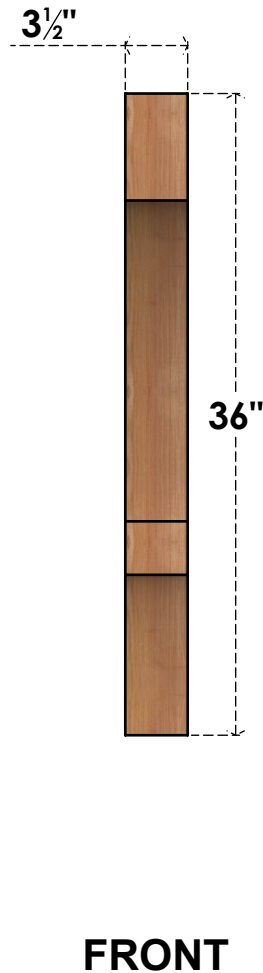

BRC04X24X36BOA00SWR

3 1/2"W X 24"D X 36"H BALBOA SMOOTH BRACE, WESTERN RED CEDAR

EKENA MILLWORK
 2300 WEST MAIN ST.
 CLARKSVILLE, TX 75426
 TOLL FREE: 866-607-0453
 WWW.EKENAMILLWORK.COM

NOTES

1. INSTALLATION TO BE COMPLETED IN ACCORDANCE WITH MANUFACTURER'S SPECIFICATIONS.
2. DRAWING MAY NOT BE TO SCALE
3. THIS DRAWING IS INTENDED FOR DESIGN AND PLANNING PURPOSES ONLY.
4. ALL INFORMATION CONTAINED HEREIN WAS CURRENT AT THE TIME OF DEVELOPMENT BUT MUST BE REVIEWED AND APPROVED BY THE PRODUCT MANUFACTURER TO BE CONSIDERED ACCURATE.
5. PRODUCTS ARE NOT KILN DRIED. THIS ITEM IS UNIQUE AND WILL CONTAIN THE NATURAL VARIATIONS THAT THE WOOD SPECIES OFFERS. THIS MAY RESULT IN VARIATIONS UP TO 1/4"